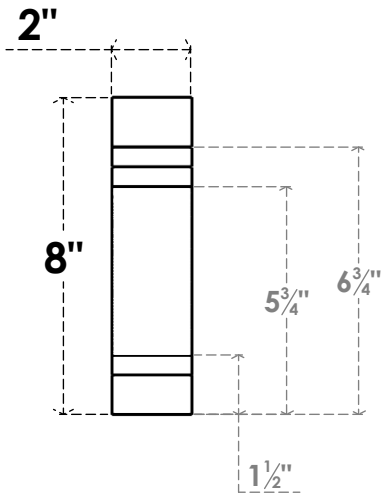

ITEM NUMBER: RFTURS020X08000X24000X008PEC00RCPR

2"W X 8"H X 24"L TIMBERTHANE ROUGH CEDAR PESCADERO FAUX WOOD SOLID RAFTER TAIL, 8"L END, PRIMED TAN

ISOMETRIC

GENERATED DATE : 03/02/2023

EKENA MILLWORK
2300 WEST MAIN ST.
CLARKSVILLE, TX 75426
TOLL FREE: 866-607-0453
WWW.EKENAMILLWORK.COM

NOTES

1. INSTALLATION TO BE COMPLETED IN ACCORDANCE WITH MANUFACTURER'S SPECIFICATIONS.
2. DRAWING MAY NOT BE TO SCALE
3. THIS DRAWING IS INTENDED FOR DESIGN AND PLANNING PURPOSES ONLY.
4. ALL INFORMATION CONTAINED HEREIN WAS CURRENT AT THE TIME OF DEVELOPMENT BUT MUST BE REVIEWED AND APPROVED BY THE PRODUCT MANUFACTURER TO BE CONSIDERED ACCURATE.
5. TIMBERTHANE ARCHITECTURAL PRODUCTS ARE MADE FROM HIGH DENSITY URETHANE AND COME FACTORY PRIMED