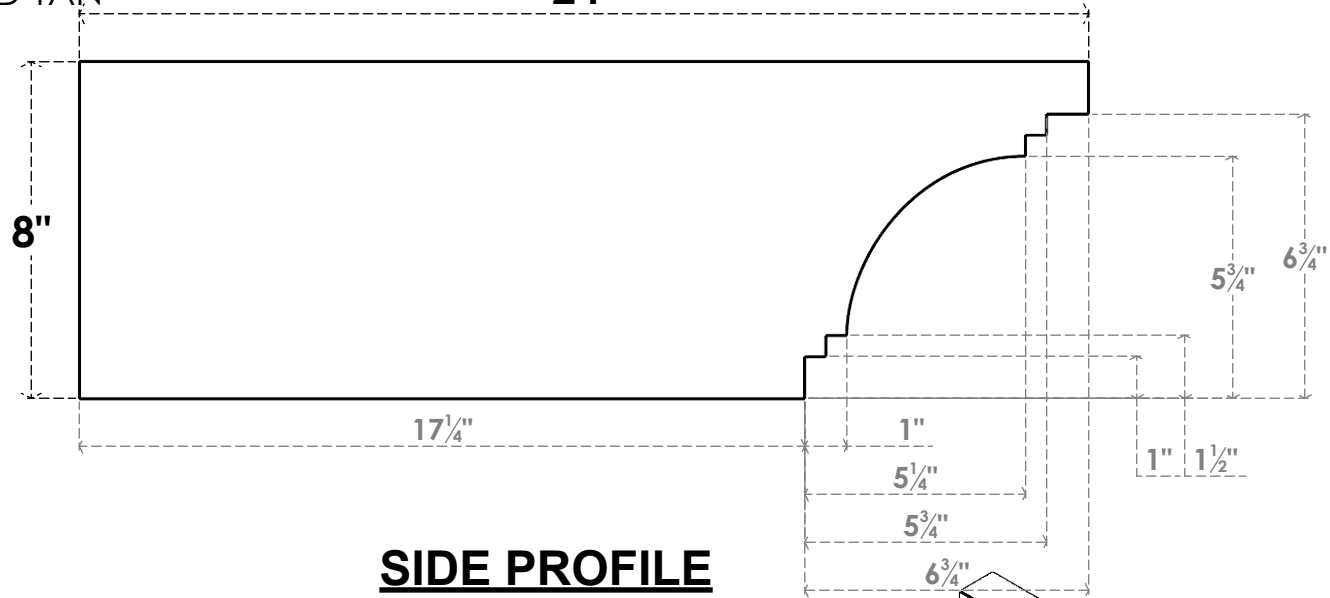

ITEM NUMBER: RFTURS020X08000X24000X008PEC00RCPR

2"W X 8"H X 24"L TIMBERTHANE ROUGH CEDAR PESCADERO FAUX WOOD SOLID RAFTER TAIL, 8"L END, PRIMED TAN

ISOMETRIC

GENERATED DATE : 03/02/2023

EKENA MILLWORK
2300 WEST MAIN ST.
CLARKSVILLE, TX 75426
TOLL FREE: 866-607-0453
WWW.EKENAMILLWORK.COM

NOTES

1. INSTALLATION TO BE COMPLETED IN ACCORDANCE WITH MANUFACTURER'S SPECIFICATIONS.
2. DRAWING MAY NOT BE TO SCALE
3. THIS DRAWING IS INTENDED FOR DESIGN AND PLANNING PURPOSES ONLY.
4. ALL INFORMATION CONTAINED HEREIN WAS CURRENT AT THE TIME OF DEVELOPMENT BUT MUST BE REVIEWED AND APPROVED BY THE PRODUCT MANUFACTURER TO BE CONSIDERED ACCURATE.
5. TIMBERTHANE ARCHITECTURAL PRODUCTS ARE MADE FROM HIGH DENSITY URETHANE AND COME FACTORY PRIMED