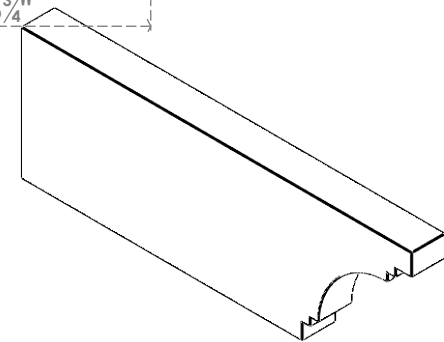

ITEM NUMBER: RFTURS020X08000X24000X008PEC00RCPR

2"W X 8"H X 24"L TIMBERTHANE ROUGH CEDAR PESCADERO FAUX WOOD SOLID RAFTER TAIL, 8"L END, PRIMED TAN

ISOMETRIC

GENERATED DATE : 03/02/2023

EKENA MILLWORK
2300 WEST MAIN ST.
CLARKSVILLE, TX 75426
TOLL FREE: 866-607-0453
WWW.EKENAMILLWORK.COM

NOTES

1. INSTALLATION TO BE COMPLETED IN ACCORDANCE WITH MANUFACTURER'S SPECIFICATIONS.
2. DRAWING MAY NOT BE TO SCALE
3. THIS DRAWING IS INTENDED FOR DESIGN AND PLANNING PURPOSES ONLY.
4. ALL INFORMATION CONTAINED HEREIN WAS CURRENT AT THE TIME OF DEVELOPMENT BUT MUST BE REVIEWED AND APPROVED BY THE PRODUCT MANUFACTURER TO BE CONSIDERED ACCURATE.
5. TIMBERTHANE ARCHITECTURAL PRODUCTS ARE MADE FROM HIGH DENSITY URETHANE AND COME FACTORY PRIMED